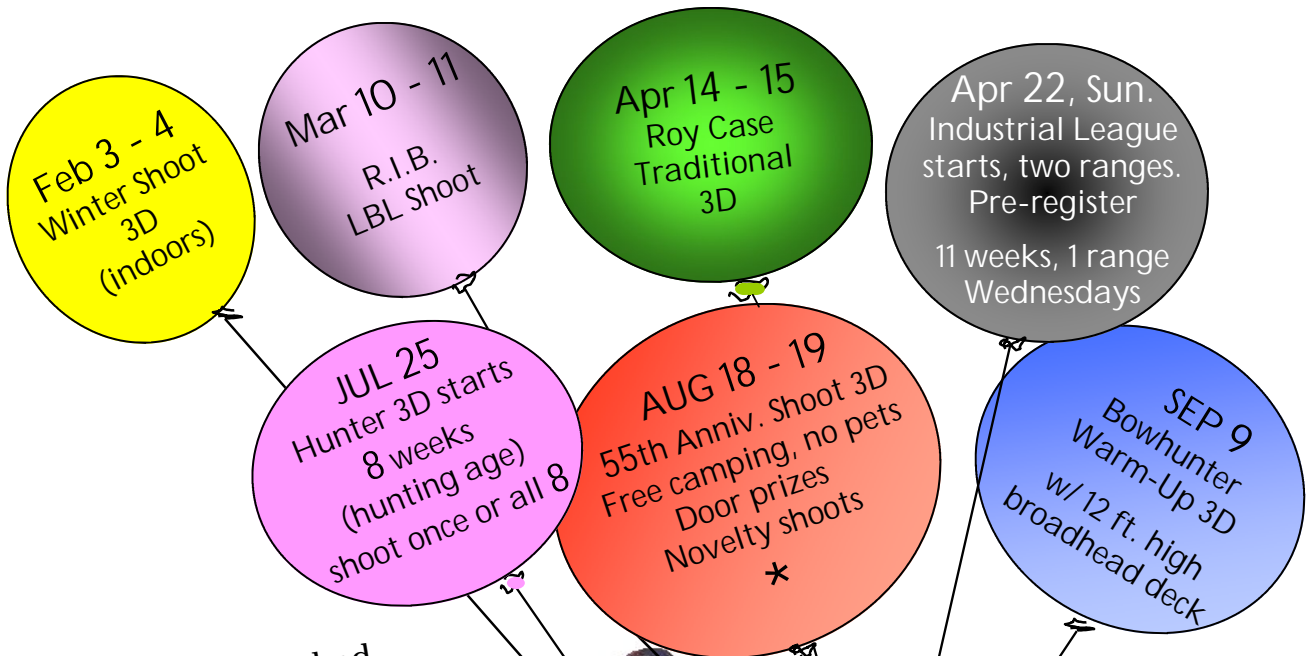

RACINE INSTINCTIVE BOWMEN - 2007

ALL SHOOTING STYLES AND YOUNG ARCHERS ARE WELCOME.

No broadheads, except Sept 9 broadhead deck. No crossbows.

Yardage not marked
and not over 50 yards.

Shorter distances
for youth.

Shooting in the woods
simulating hunting conditions.

Shoot these

Food & drink available. Breakfast available, except Ind. League & Hunter 3D.

* Member designed and built special/unique 3D targets. Camping Fri. and Sat. No hook-ups. We think the biggest and best 3D shoot in the country.